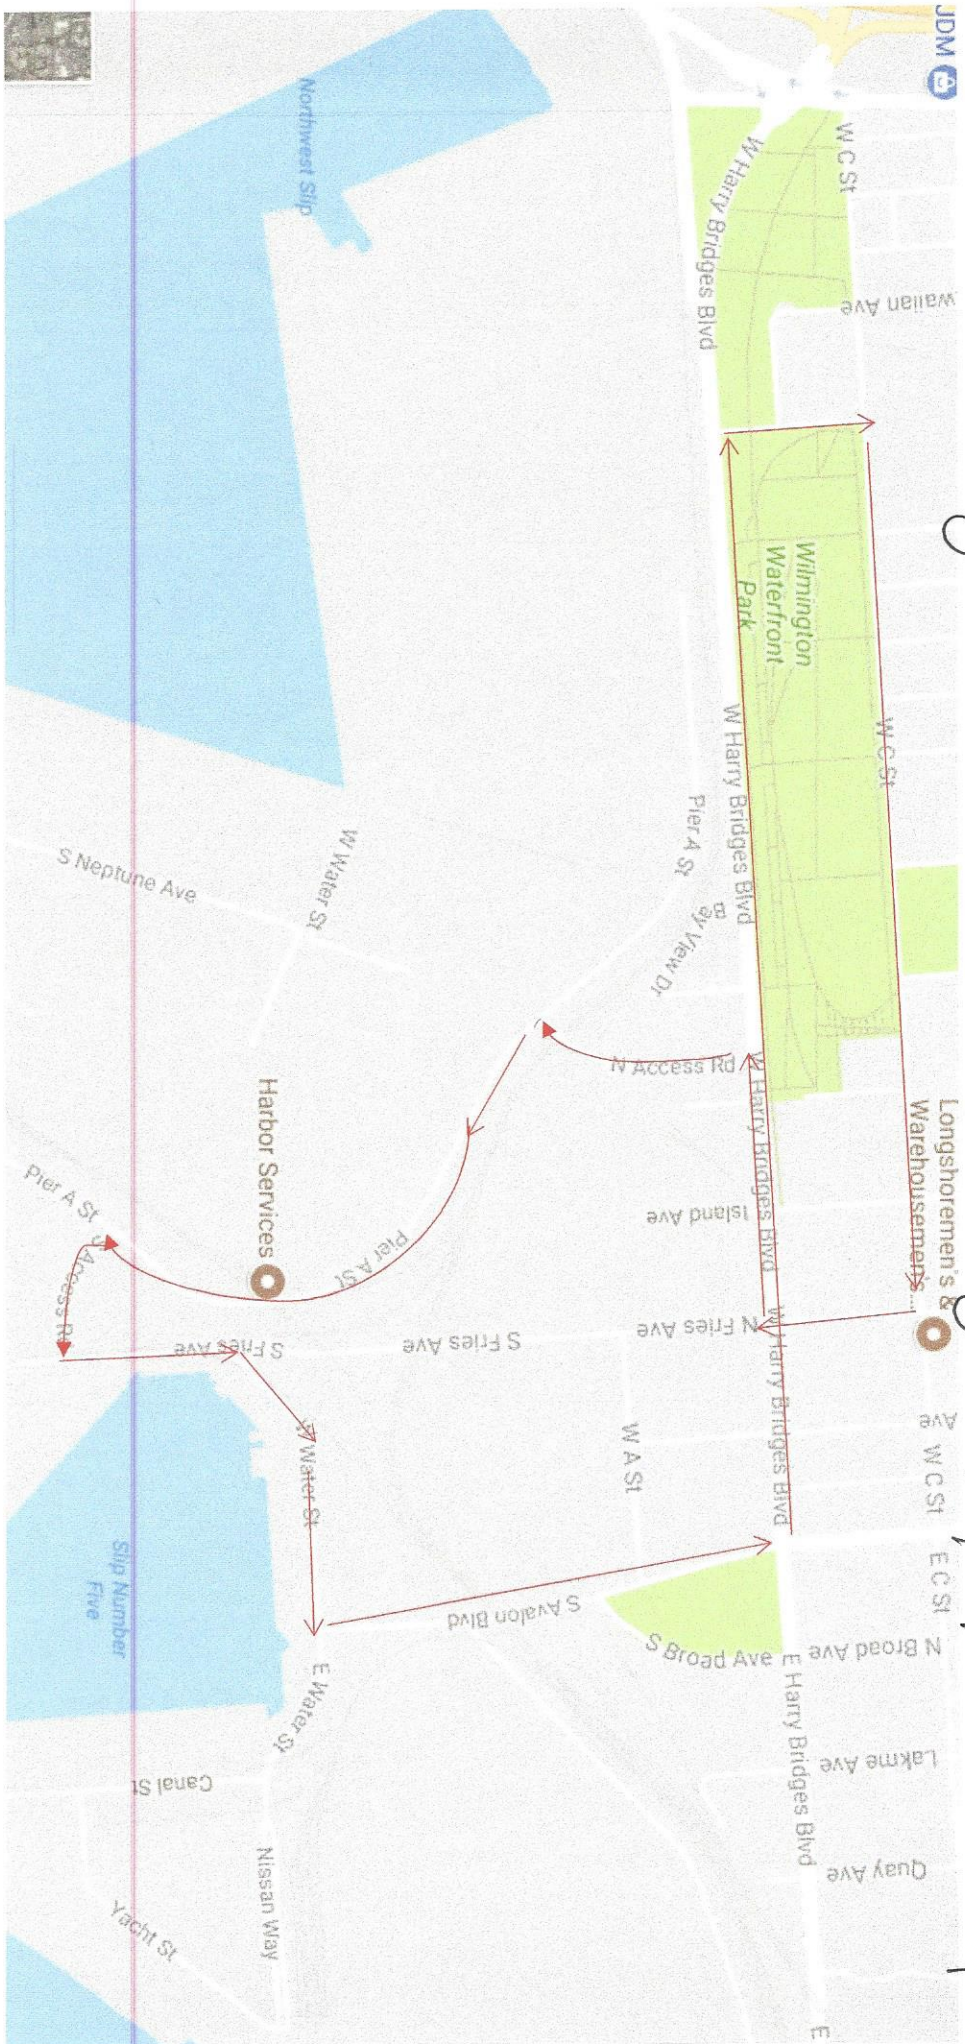

Trolley Route for Wilmington Art Walk

Friday, 8/4/17

5:30-11 pm

Meet guide @ Bannings Landing @ 100 E. WATER STREET
WILMINGTON

Guide - Robert Jones 310-245-4418